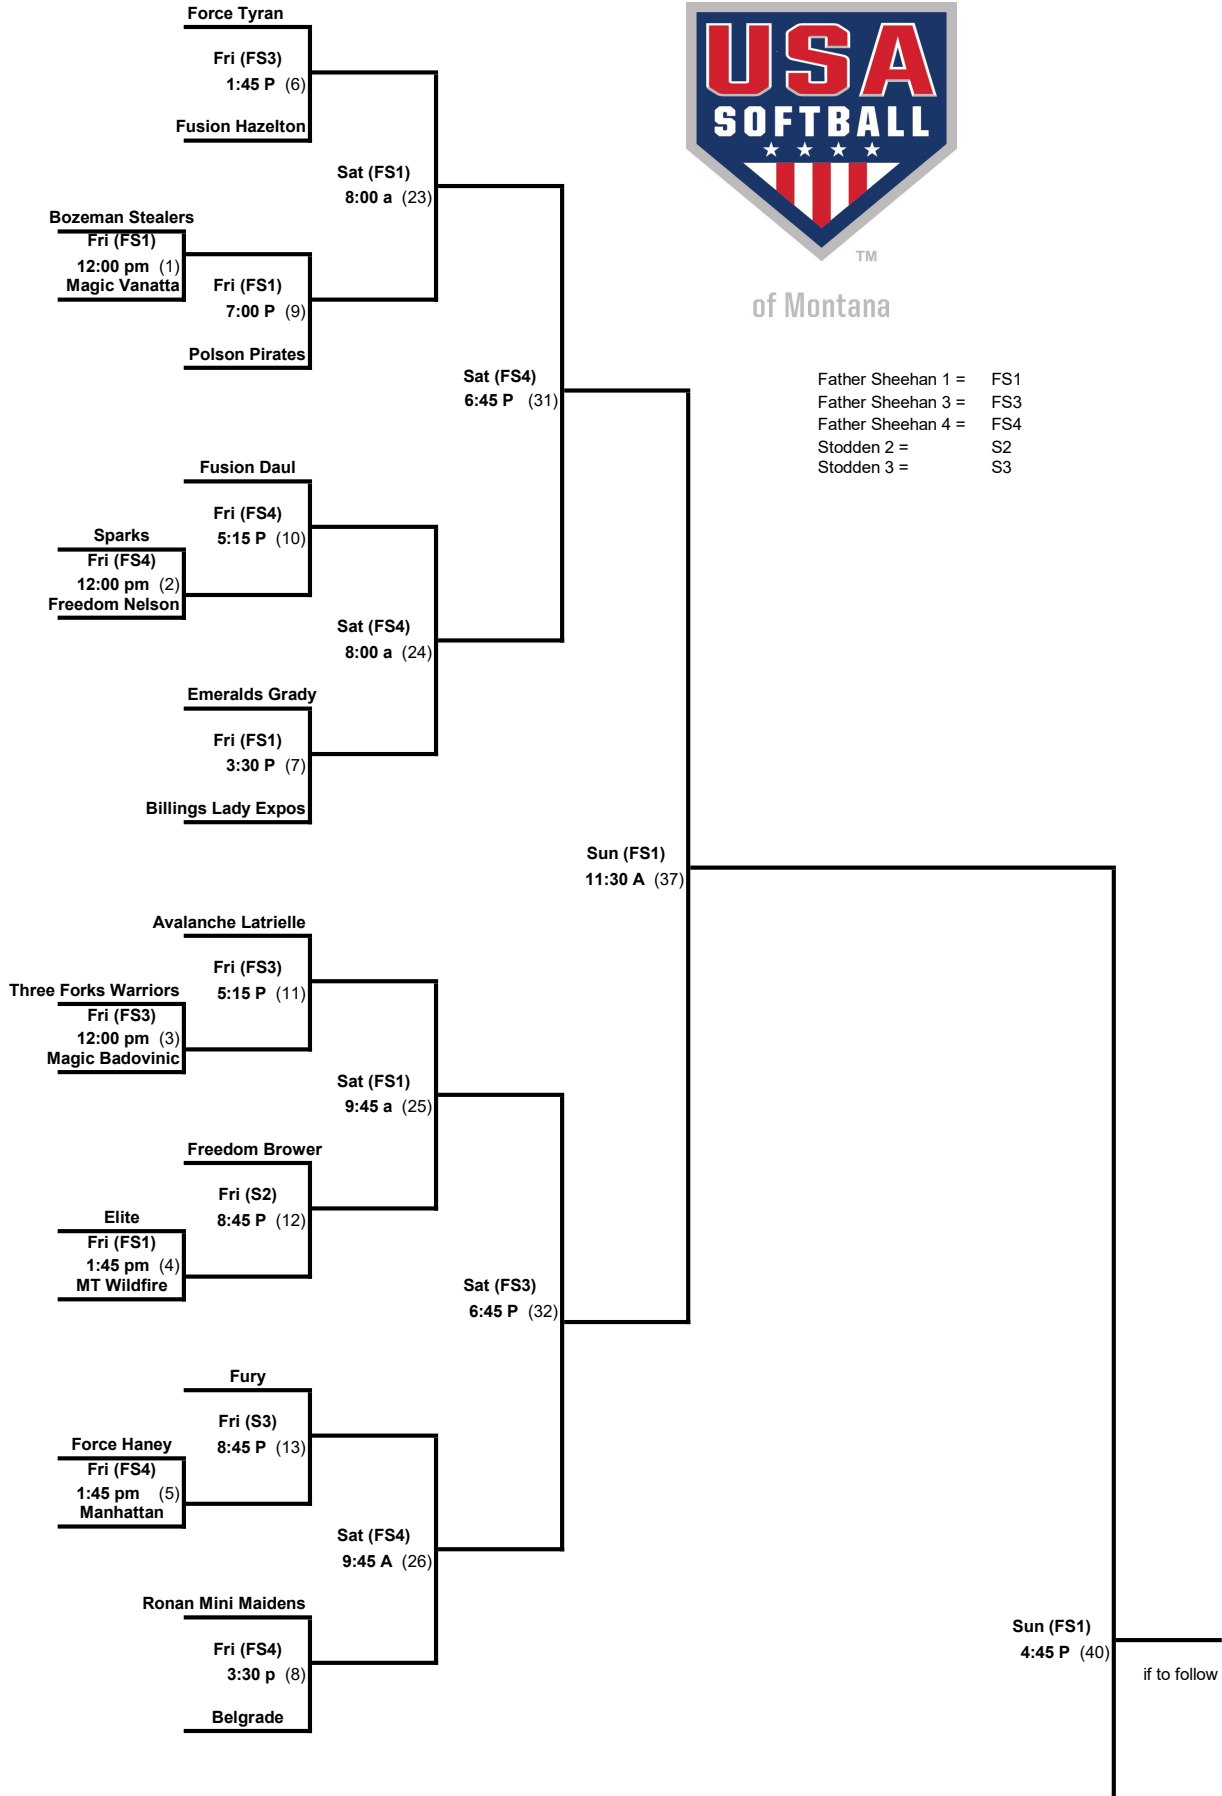

# 12U JO State Fastpitch July 15-17, 2022

of Montana

Father Sheehan 1 = FS1  
 Father Sheehan 3 = FS3  
 Father Sheehan 4 = FS4  
 Stodden 2 = S2  
 Stodden 3 = S3

# 12U JO State Fastpitch July 15-17, 2022

## Loser's Bracket